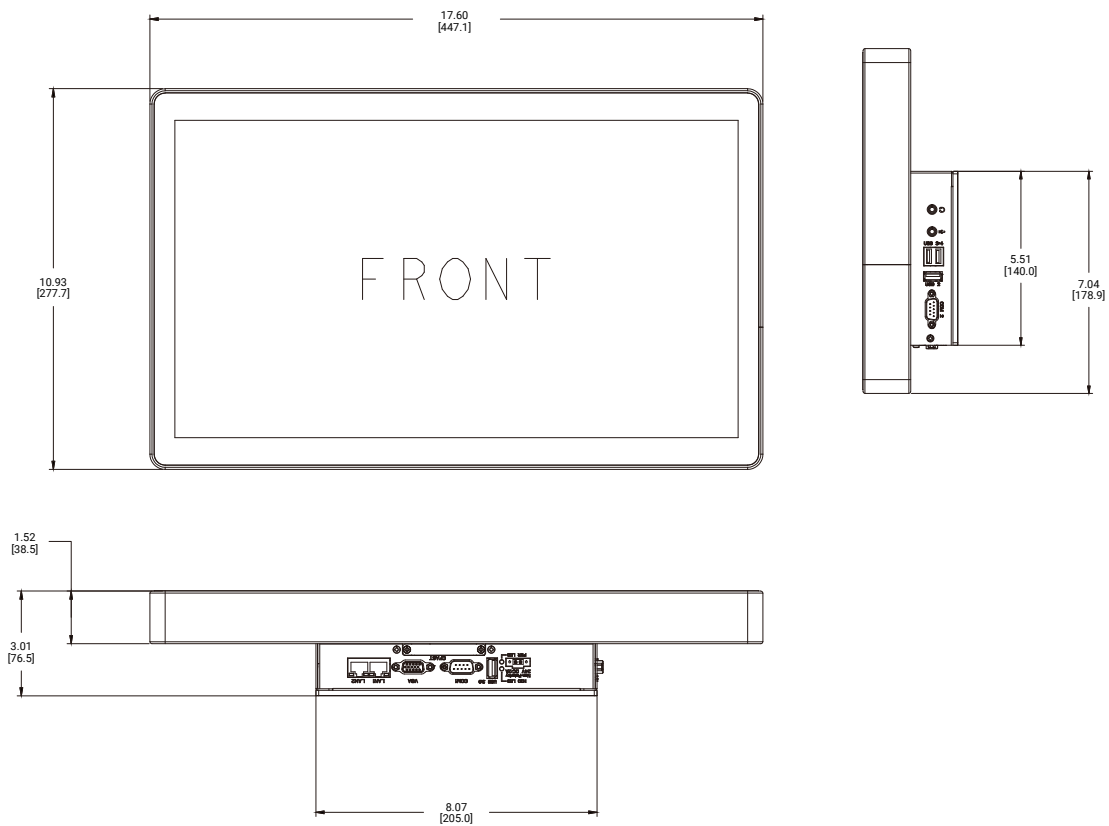

ARP-3818BP-E01-003

VESA Mount Web Client Panel PC with 18.5 inch PCAP Touch Screen

Features

- 18.5" LCD, 1366 x 768 / 1920 x 1080 Resolution
- Projected Capacitive Touch Screen
- VESA Mount / Wall Mount
- Intel Celeron J1900 @ 1.99GHz / Atom E3845 @ 1.91GHz CPU
- 4GB DDR3 SO-DIMM
- Dual Gigabit Ethernet
- 2 x RS-232/422/485 BIOS Selectable
- 1 x USB 3.0, 3 x USB 2.0 ports
- Line Out, Mic In
- ThinManager Ready

Dimension Drawing

Model Name: ARP-3818BP-E01

Size Unit: inch(mm)

Ordering Information

Item	ARP-3818BP-E01-003
LCD Display	18.5" LCD / 1920 x 1080
Touch Screen	Projected Capacitive
Enclosure	Black Color
CPU	Intel Celeron J1900 @ 1.99GHz / Atom E3845 @ 1.91GHz CPU
Memory	4GB DDR3
Storage	N/A
Remote Boot	ThinManager Ready
Power Supply	110/220VAC Input Power Adaptor